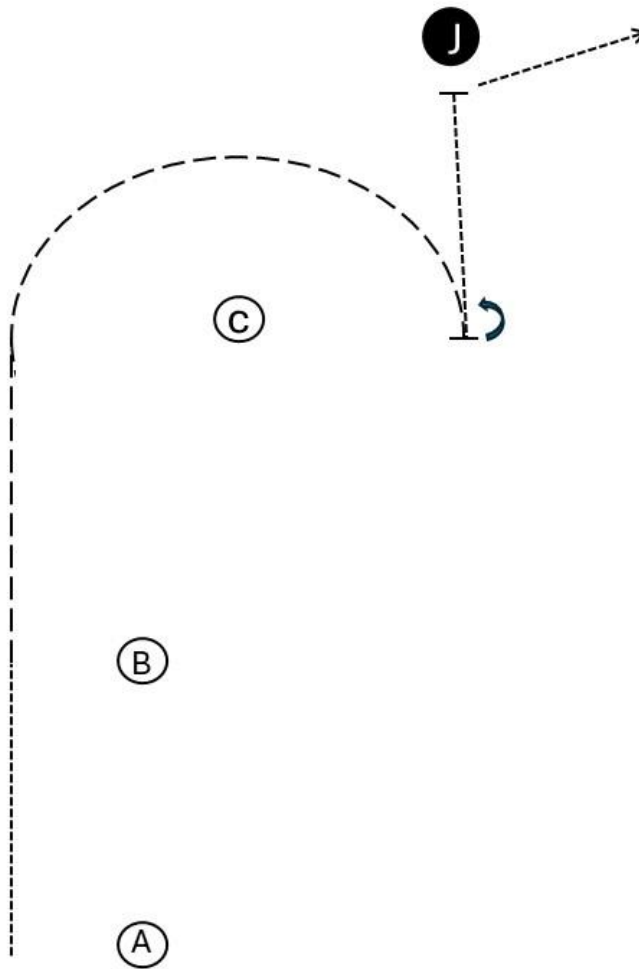

**WHOA Southern Belle
Showmanship Youth and Adult**

Be ready at A

1. Walk from A to B
2. At B pleasure gait around C
3. Halt when even with C
4. Turn 180 degrees
5. Walk to judge
6. Stop and set up for inspection
7. When excused, walk away from judge

Walk - - - - -

Pleasure Gait - - - - -

Judge ● J

WHOA Southern Belle
Equitation 11 & Under

<p>Start at center cone A Do a figure 8 either direction at pleasure gait End back at center cone Halt Back 3 steps</p>	<p>Pleasure Gait -----</p> <p>Back ← 3333</p> <p>Judge ● J</p>
---	--

**WHOA Southern Belle
Saddle Seat Equitation Youth & Adult**

Be ready -- start even with judge.

1. Extended pleasure gait to and around A
2. Pleasure gait from A until even with judge
3. Stop and perform a 90 degree turn
4. Extended pleasure gait to judge
5. Stop and set up for inspection
6. When dismissed, back approximately 2 horse lengths
7. Perform a 270 degree turn
8. Walk straight away from judge