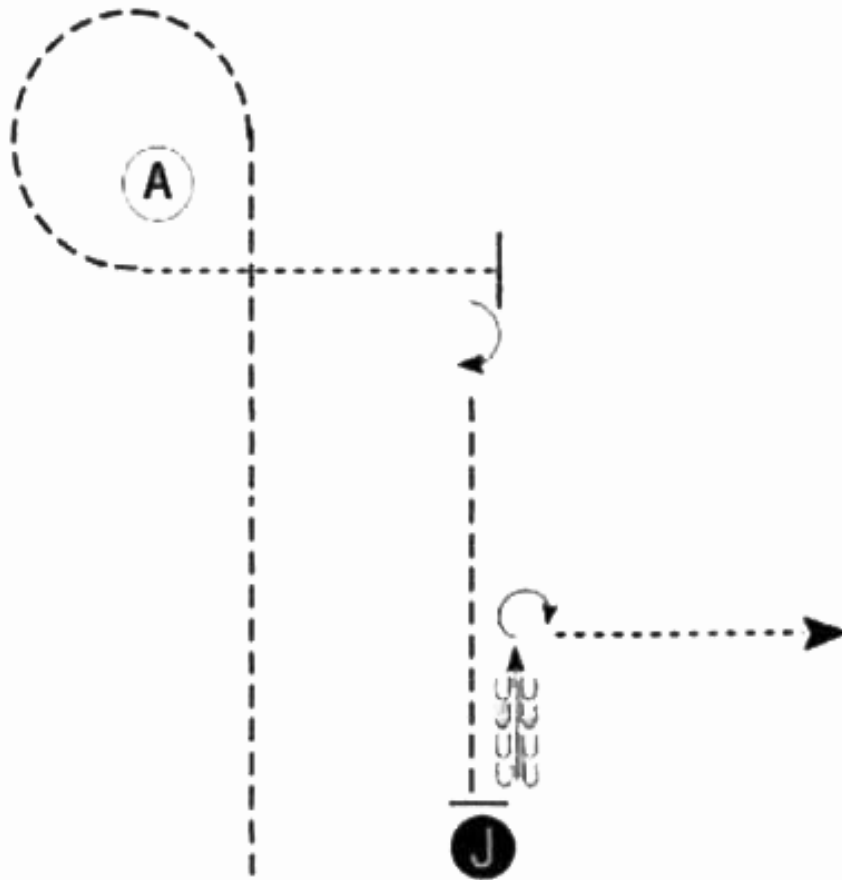

**WHOA Southern Belle
Showmanship Youth and Adult**

Be ready at A

1. Walk from A to B
2. At B pleasure gait around C
3. Halt when even with C
4. Turn 180 degrees
5. Walk to judge
6. Stop and set up for inspection
7. When excused, walk away from judge

Walk - - - - -

Pleasure Gait - - - - -

Judge ● J

WHOA Southern Belle
Equitation 11 & Under

<p>Start at center cone A Do a figure 8 either direction at pleasure gait End back at center cone Halt Back 3 steps</p>	<p>Pleasure Gait -----</p> <p>Back ← 3333</p> <p>Judge ● J</p>
---	--

**WHOA Southern Belle
Saddle Seat Equitation Youth & Adult**

Be ready -- start even with judge.

1. Extended pleasure gait to and around A
2. Pleasure gait from A until even with judge
3. Stop and perform a 90 degree turn
4. Extended pleasure gait to judge
5. Stop and set up for inspection
6. When dismissed, back approximately 2 horse lengths
7. Perform a 270 degree turn
8. Walk straight away from judge