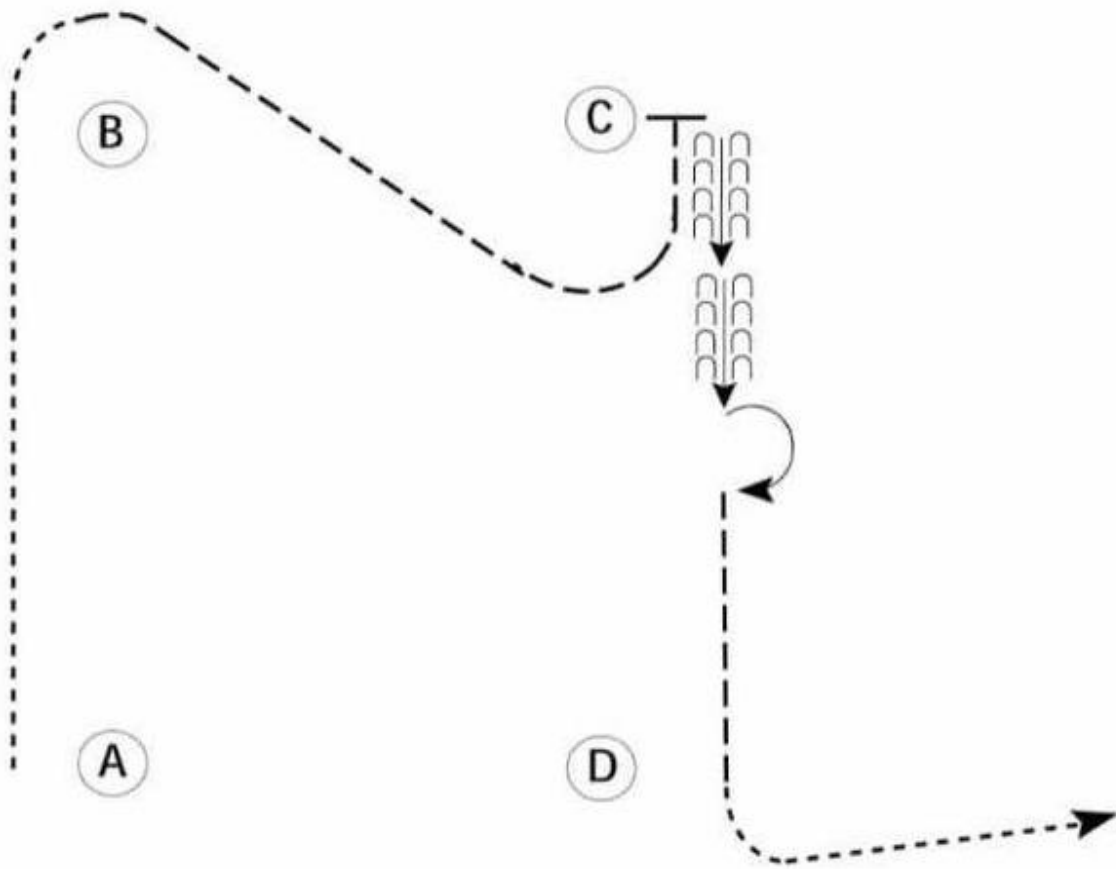

**WHOA Southern Belle
Saddle Seat Equitation Youth & Adult**

Be ready -- start even with judge.

1. Extended pleasure gait to and around A
2. Pleasure gait from A until even with judge
3. Stop and perform a 90 degree turn
4. Extended pleasure gait to judge
5. Stop and set up for inspection
6. When dismissed, back approximately 2 horse lengths
7. Perform a 270 degree turn
8. Walk straight away from judge

Extended Pleasure gait — — — — —

Pleasure Gait -----

Back ← 2222
5555

Judge ● J

**WHOA Southern Belle
Stock Seat Equitation**

Be ready at A

1. Pleasure gait to B
2. At top of B, begin extended pleasure gait
3. Extended pleasure gait to C
4. Stop and back approximately one horse length
5. Turn 180 degrees to the right
6. Extended pleasure gait to D
7. Pleasure gait at D and turn to the left