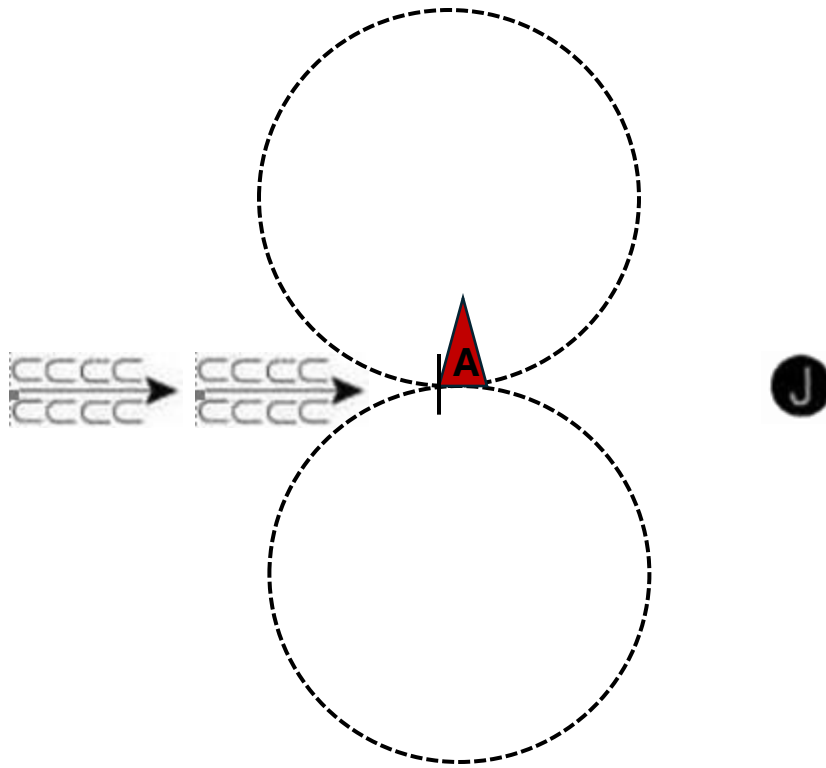

**WHOA Southern Belle
Showmanship Youth and Adult**

Be ready at A

1. Walk from A to B
2. At B pleasure gait around C
3. Halt when even with C
4. Turn 180 degrees
5. Walk to judge
6. Stop and set up for inspection
7. When excused, walk away from judge

Walk - - - - -

Pleasure Gait - - - - -

Judge ● J

WHOA Southern Belle
Equitation 11 & Under

<p>Start at center cone A Do a figure 8 either direction at pleasure gait End back at center cone Halt Back 3 steps</p>	<p>Pleasure Gait -----</p> <p>Back ← 3333</p> <p>Judge ● J</p>
---	--

**WHOA Southern Belle
Saddle Seat Equitation Youth & Adult**

Be ready -- start even with judge.

1. Extended pleasure gait to and around A
2. Pleasure gait from A until even with judge
3. Stop and perform a 90 degree turn
4. Extended pleasure gait to judge
5. Stop and set up for inspection
6. When dismissed, back approximately 2 horse lengths
7. Perform a 270 degree turn
8. Walk straight away from judge